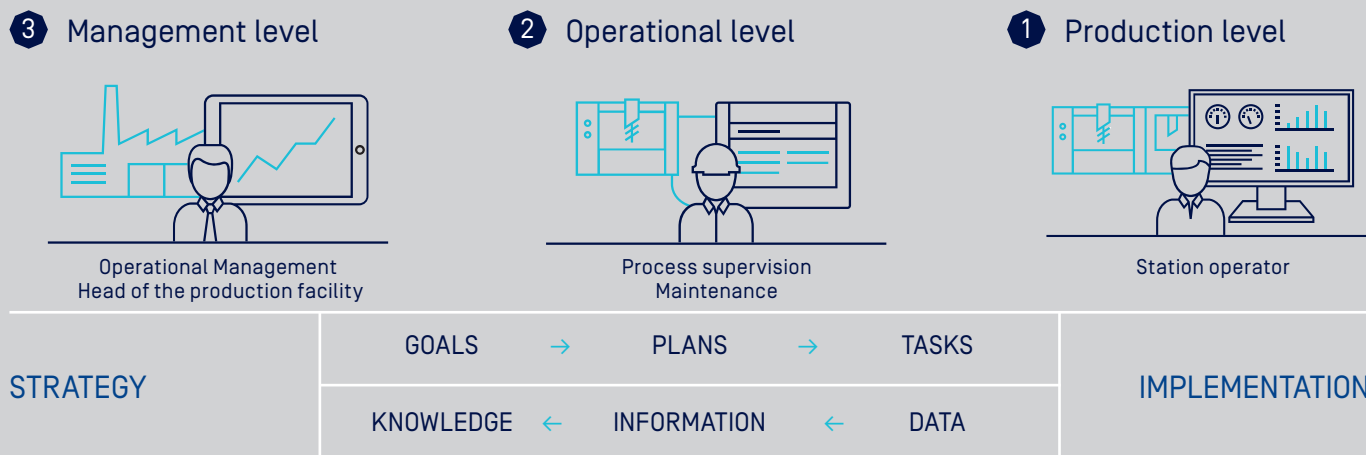

System of digital monitoring of workstations performance and management of production orders

Innovative computer solution which deliver an IT indicator, analytical and reporting system, as well as a set of training and workshops supporting in the preparation and implementation of changes in the organization, consisting of the implementation and digitization [or optimization of the existing] indicator system on production in industrial facilities.

Features of the solution:

- ImProdis is a MES class system implemented in the application model. In the operational layer, it is a set of indexes presenting aggregated information about the current and historical condition of the production plant
- In the technical layer, it is an application communicated with the 3 layers of the company:
 - workstations (machines, operators)
 - a layer supervising the effectiveness of the tasks performed and the course of the process
 - a management layer that sets goals and plans to be implemented

Typical benefits of implementing ImProdis

- **Increased efficiency**
The solution helps to maintain work positions with the highest efficiency and provides support in competing at a higher level in accordance with the principles of continuous process improvement.
- **Certainty of implementation**
Scheduled activities are directly transferred to the system and allocated to specific production sockets, and the implementation process is subject to continuous monitoring.
- **Sustainable development**
Organization development in the scope of stabilization of production processes and increase of efficiency [performance and availability] of positions. The ongoing changes are matched to the pace of organizational development.